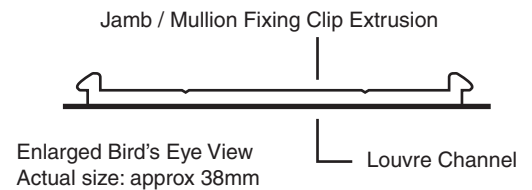

ACCESSORIES

Remote Handle

Connects to Stainless Steel Handle without handle caps.
For Hook Rod, Winch or Motorisation applications.

Jamb / Mullion Fixing Clip Extrusion

Allows easy snap on fixing of Louvre Channels -
For residential & commercial window jamb
application without surface or inset lugs for
Louvres