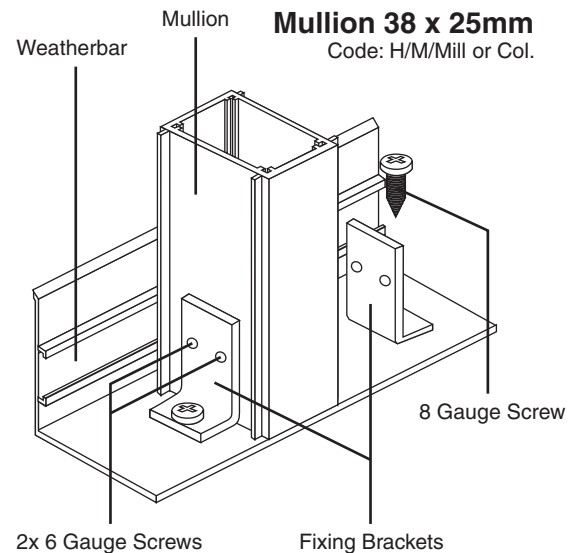

ACCESSORIES

Remote Handle

Connects to Stainless Steel Handle without handle caps.
For Hook Rod, Winch or Motorisation applications.

Jamb / Mullion Fixing Clip Extrusion

Allows easy snap on fixing of Louvre Channels -
For residential & commercial window jamb
application without surface or inset lugs for
Louvres