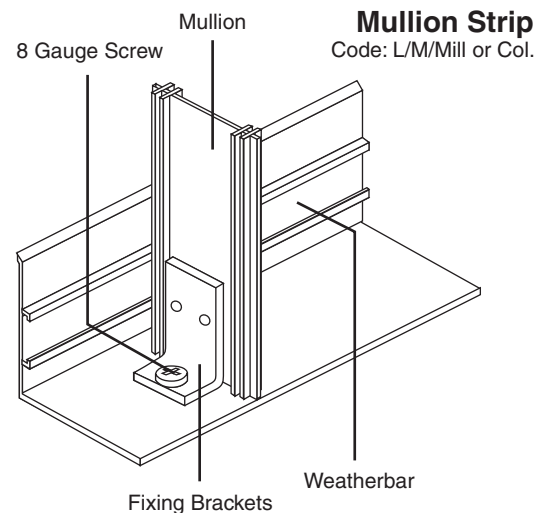

ACCESSORIES

Remote Handle

Connects to Stainless Steel Handle without handle caps.
For Hook Rod, Winch or Motorisation applications.

Jamb / Mullion Fixing Clip Extrusion

Allows easy snap on fixing of Louvre Channels -
For residential & commercial window jamb
application without surface or inset lugs for
Louvres