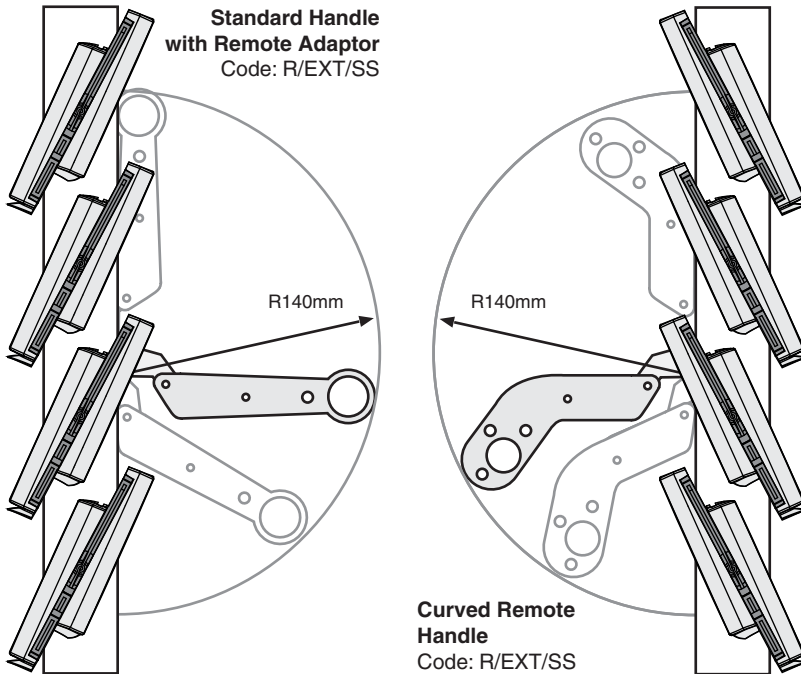

ACCESSORIES

Remote Handle

Connects to Stainless Steel Handle without handle caps.
For Hook Rod, Winch or Motorisation applications.

Jamb / Mullion Fixing Clip Extrusion

Allows easy snap on fixing of Louvre Channels -
For residential & commercial window jamb
application without surface or inset lugs for
Louvres