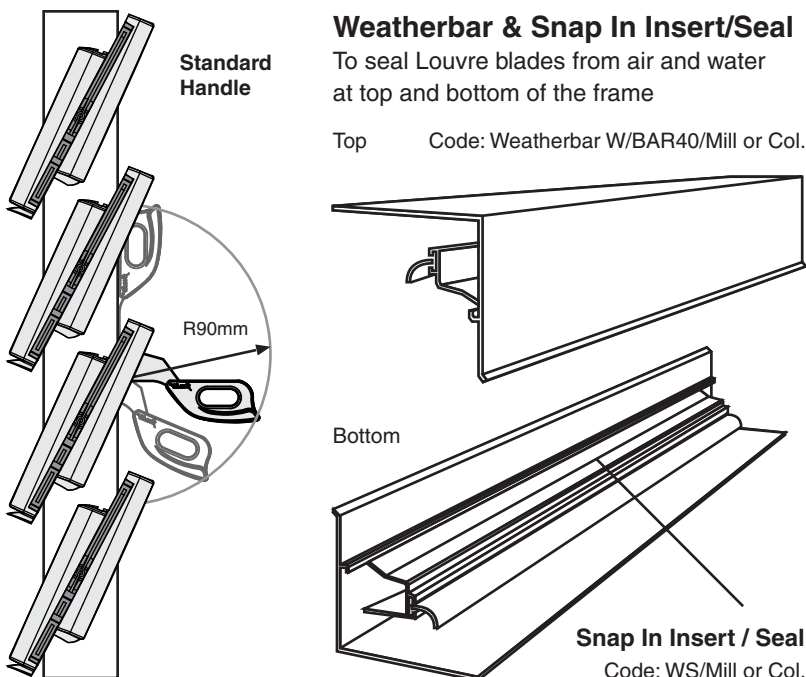

ACCESSORIES

Remote Handle

Connects to Stainless Steel Handle without handle caps.
For Hook Rod, Winch or Motorisation applications.

Jamb / Mullion Fixing Clip Extrusion

Allows easy snap on fixing of Louvre Channels -
For residential & commercial window jamb
application without surface or inset lugs for
Louvres