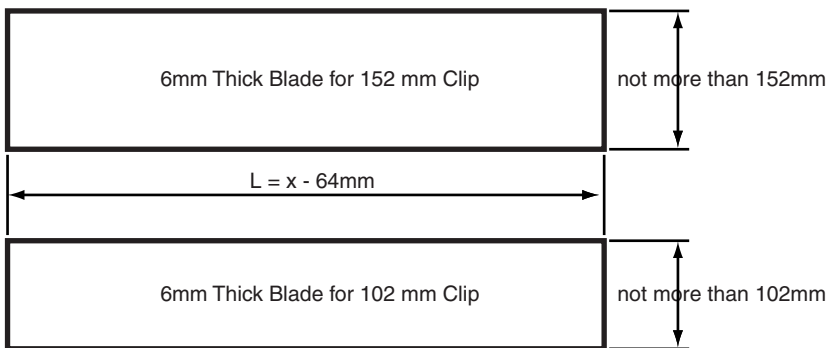

PREMIUM 102 & 152MM GLASS & ALUMINIUM CLIP

Louvre Sets Standard Heights

Basic Installation Guide

Blade Calculation