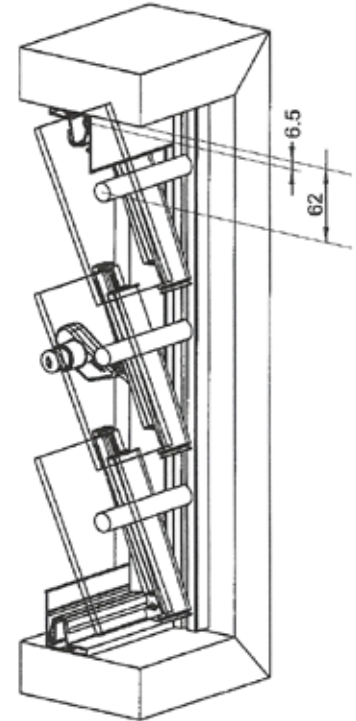

SECURITY BAR HOLDER & BURGLAR BARS WITH HANDLE LOCK OPTION

Security Locks

Lock Handles in closed position

- Chrome finished push Lock
- Surrounded by attractive moulding
- Supplied with 2 keys & keeper
- Can be retro-fitted