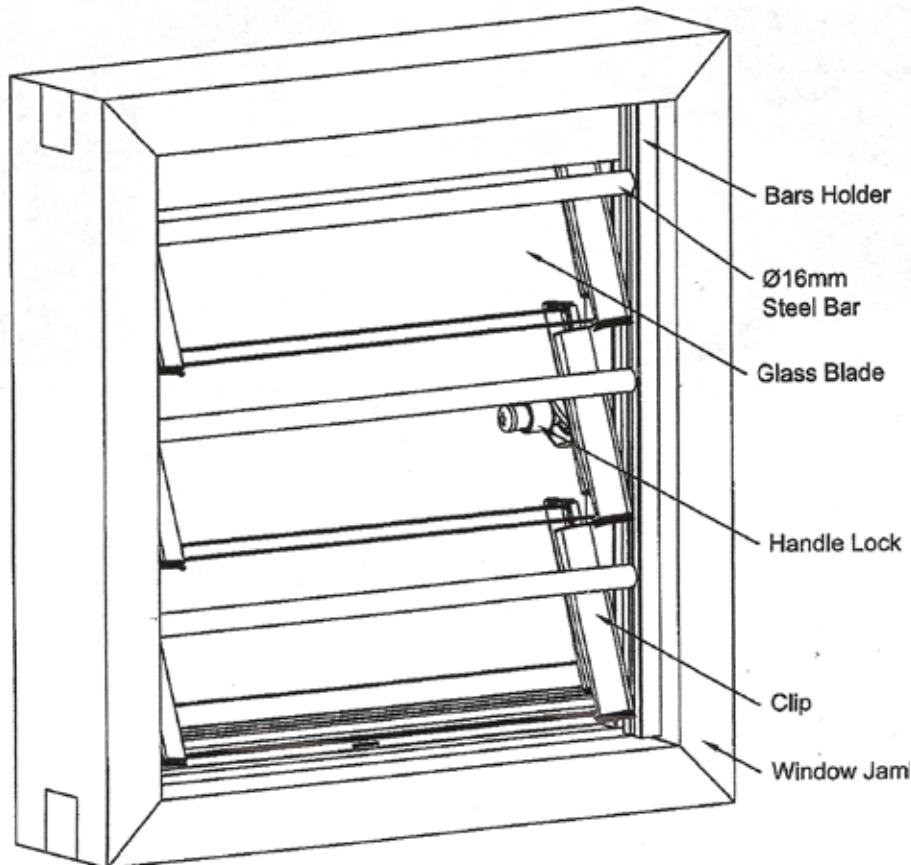

SECURITY BAR HOLDER & BURGLAR BARS WITH HANDLE LOCK OPTION

Security Locks

Lock Handles in closed position

- Chrome finished push Lock
- Surrounded by attractive moulding
- Supplied with 2 keys & keeper
- Can be retro-fitted