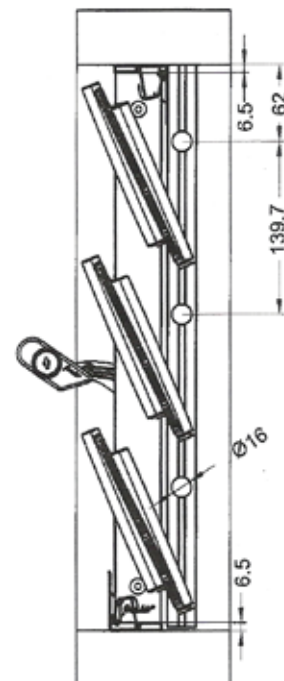

SECURITY BAR HOLDER & BURGLAR BARS WITH HANDLE LOCK OPTION

Security Locks

Lock Handles in closed position

- Chrome finished push Lock
- Surrounded by attractive moulding
- Supplied with 2 keys & keeper
- Can be retro-fitted